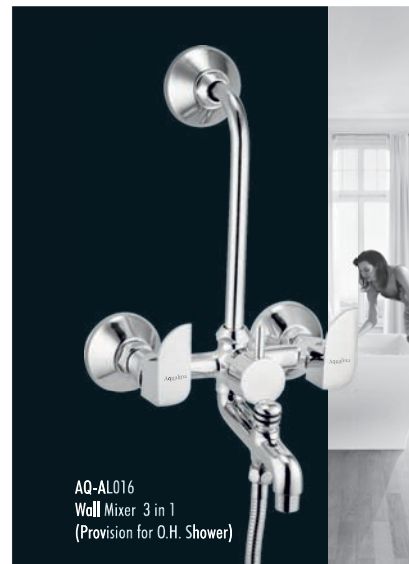

ALIVA

AQ-AL017
Nozzle Bib Cock with Flange

AQ-AL016
Wall Mixer 3 in 1
(Provision for O.H. Shower)

ALIVA COLLECTION