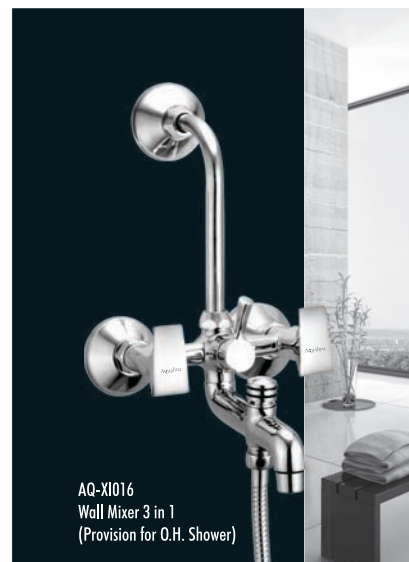

XIA

AQ-XI017
Nozzle Bib Cock With Flange

AQ-XI016
Wall Mixer 3 in 1
(Provision for O.H. Shower)