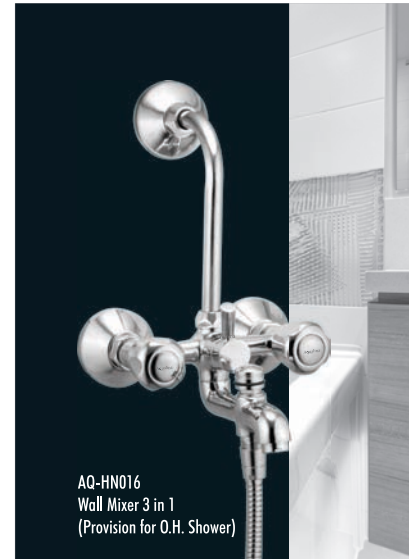

AQ-K1015
Wall Mixer Telephonic with Crutch
(Provision for O.H. Shower)

HONZA COLLECTION

AQ-HN011
Center Hole Basin Mixer W/O Pop-up

HONZA

AQ-HN017
Nozzle Bib Cock With Flange

AQ-HN016
Wall Mixer 3 in 1
(Provision for O.H. Shower)