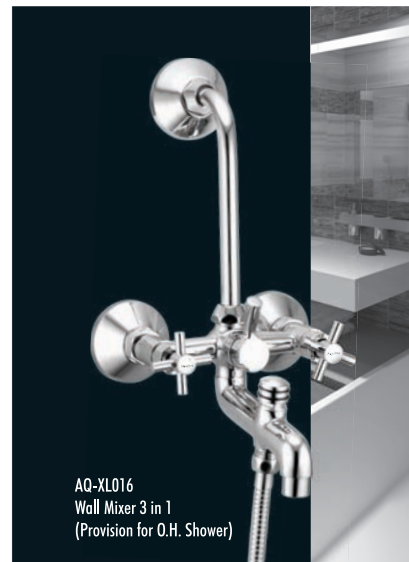

XOLA

AQ-XL017
Nozzle Bib Cock with Flange

AQ-XL016
Wall Mixer 3 in 1
(Provision for O.H. Shower)