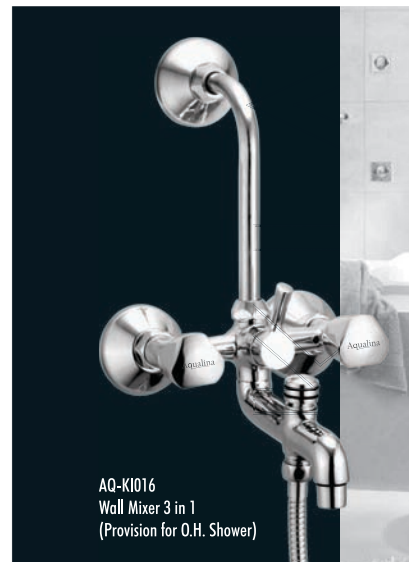

KIA

AQ-K1017
Nozzle Bib Cock With Flange

AQ-K1016
Wall Mixer 3 in 1
(Provision for O.H. Shower)