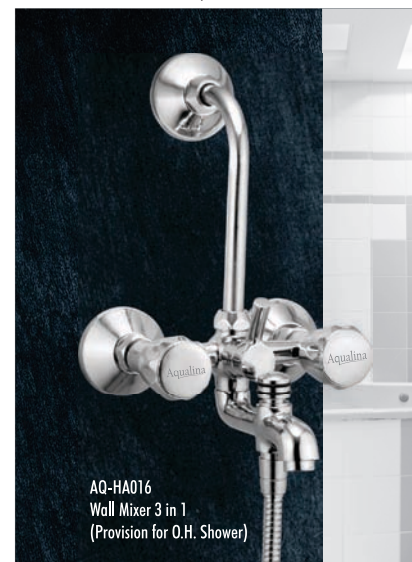

AQ-HN015
Wall Mixer Telephonic with Crutch
(Provision for O.H. Shower)

HATRA COLLECTION

AQ-HA011
Center Hole Basin Mixer W/O PopUp

HATRA

AQ-HA017
Nozzle Bib Cock With Flange
AQ-HA013
Wall Mixer Non Telephonic