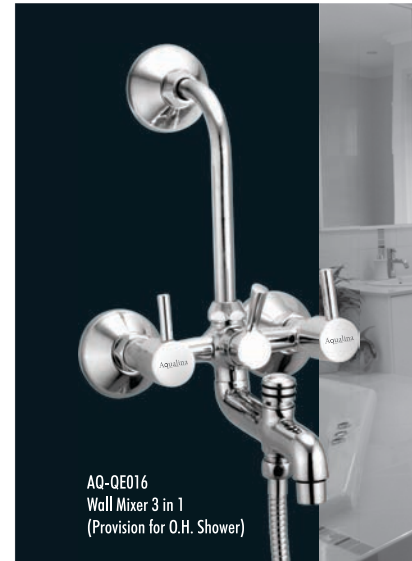

QUESTA-ECO

AQ-QE017
Nozzle Bib Cock with Flange

AQ-QE016
Wall Mixer 3 in 1
(Provision for O.H. Shower)

QUESTA-ECO COLLECTION